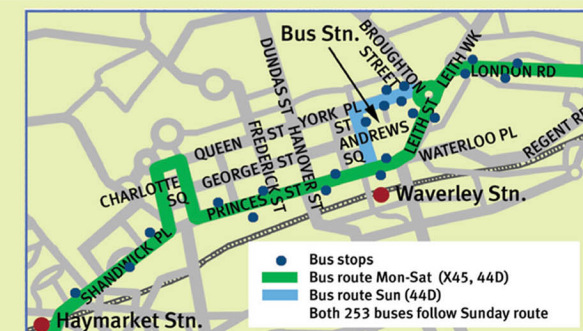

Bus Information

Perrymans Buses: 01289 308719 www.perrymansbuses.co.uk
Fare to Edinburgh: £4.80 single, £8.10 return. Books of tickets (10 for the price of 7) available on the bus.
Service 253 (Journey time: 60 mins approx) Berwick - Dunbar (Spott Rd Asda) - Dunbar (High St.) - E Linton - Haddington - Edinburgh (Bus Stn, Stance 7).
FirstBus: 08708 727271 www.firstgroup.com/ukbus/scotland/sescot
Fare to Edinburgh: £5.50 single, £10.50 return (Exact fare only). £10.00 buys a 3 zone day-ticket for travel on any Firstbus in South East Scotland. weekly/monthly/yearly tickets are also available.
Service 44D (Journey time 77 mins approx) Dunbar (Spott Rd at Asda) - Dunbar (High St) - East Linton - Haddington - Tranent - Musselburgh - Edinburgh Leith Street - Princes Street - Haymarket.
Service X45 (Journey time 64 mins approx) Dunbar (High St) - East Linton - Haddington - The Jewel ASDA - Edinburgh Leith Street - Princes Street - H'market.
Service 253 (Journey time: 60 mins approx) Berwick - Dunbar (Spott Rd Asda) - Dunbar (High St.) - E Linton - Haddington - Edinburgh (Bus Stn, Stance 7).

Eve Coaches: Tel: 01368 865500 www.eveinfo.co.uk
Service 130 : Spott Rd Asda-Dunbar-West Barns-East Linton-North Berwick-Innerwick
Service 120 : Asda-Spott-Pitcox-Stenton-Belton-West Barns-Dunbar High Street-Broxburn

(A) Spott Road at Asda (M) To or from Musselburgh (St) To or from St Andrew's Sq.
(H) Terminates at Haddington, not Edinburgh FirstBus 44c (via Musselburgh) leaves from Haddington High St between 2 and 10 minutes after the X45 arrives.