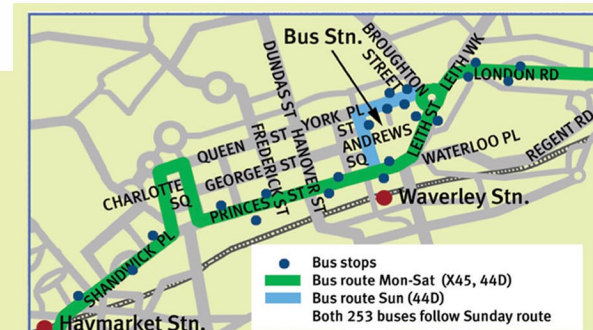

Service 44D (Journey time 77 mins approx) Dunbar (Spott Rd at Asda)- Dunbar (High St) - East Linton - Haddington - Tranent - Musselburgh - Edinburgh Leith Street - Princes Street - Haymarket.

Service X45 (Journey time 64 mins approx) Dunbar (High St) - East Linton - Haddington - The Jewel ASDA - Edinburgh Leith Street - Princes Street - H'market.

Service 253 (Journey time: 60 mins approx) Berwick - Dunbar (Spott Rd Asda) - Dunbar (High St.) - E Linton - Haddington - Edinburgh (Bus Stn, Stance 7).

(A) Spott Road at Asda. (M) To or from Musselburgh. (St) To or from St Andrew's Sq. (H) Terminates at Haddington, not Edinburgh. FirstBus 44c (Via Musselburgh) leaves from Haddington High St between 2 and 10 minutes after the X45 arrives.